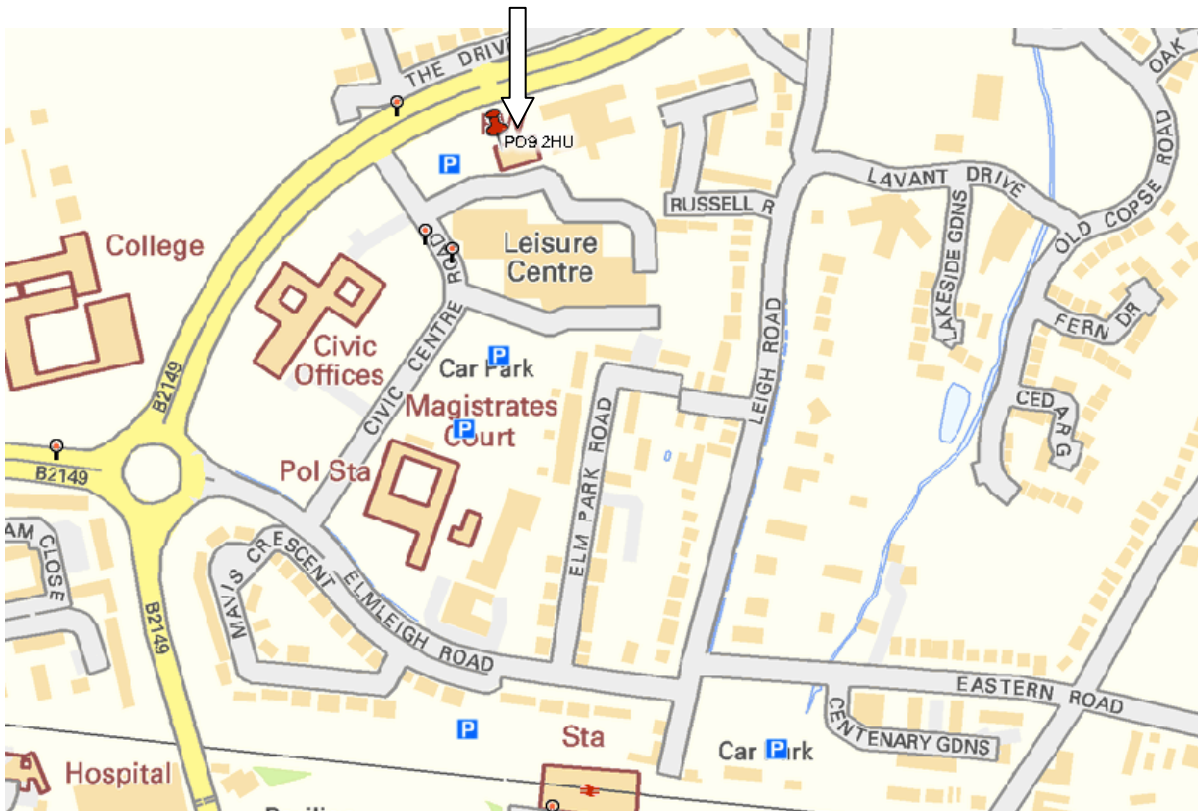

Havant Town Centre

Havant Railway Station

Walking – from Havant Bus Station head up Market Parade towards the station and take the footbridge over the railway line. Turn left onto Elmleigh Road and first right into Civic Road. Pass the Civic Offices. Take second right signposted Health Centre. The Pastoral Centre is located on the left between the public car park and Health Centre. The entrance is on the other side of the building.

Driving - Leave Havant via Elm Lane. Pass the bus station, turn right at lights onto Park Rd North. At roundabout take 2nd exit onto Petersfield Road. Just after the second set of lights, you can turn right to the Pastoral Centre Car Park. The entrance is to the left of The Methodist Church.